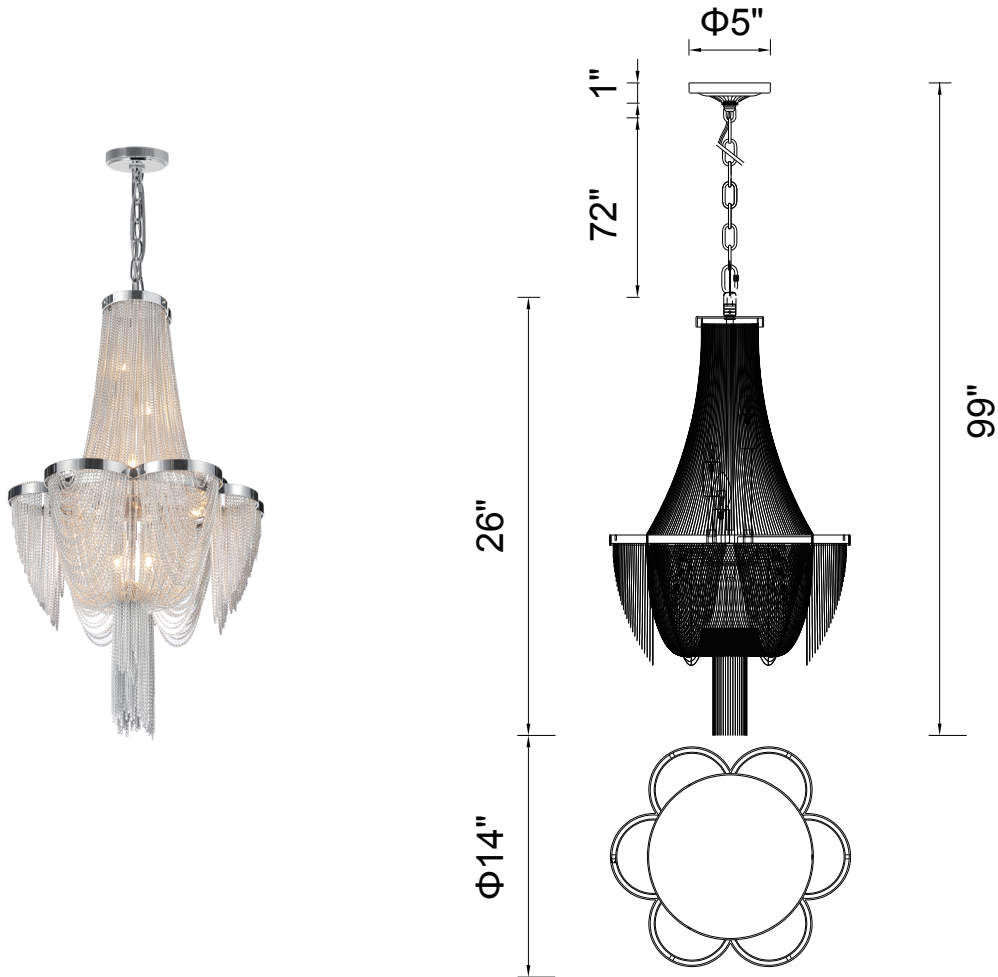

PROJECT: _____

FIXTURE TYPE: _____

LOCATION: _____

CONTACT/PHONE: _____

Item	5480P14C
Collection	TAYLOR
Category	Mini Pendant
Finish	Chrome
Glass	-----
Crystal	-----
Acrylic	-----

Shade Color	-----
Min Assembled Height	27"
Max Assembled Height	99"
Width	14"
Length	-----
Extension Wall Mounts	-----
Input	120V AC,60HZ,AC

Lumens	-----
Light Source	E12
Bulb Info.	7x60W
Included	-----
Dimmable	Yes
Colour Temp	-----
Weight	11.7 Lbs