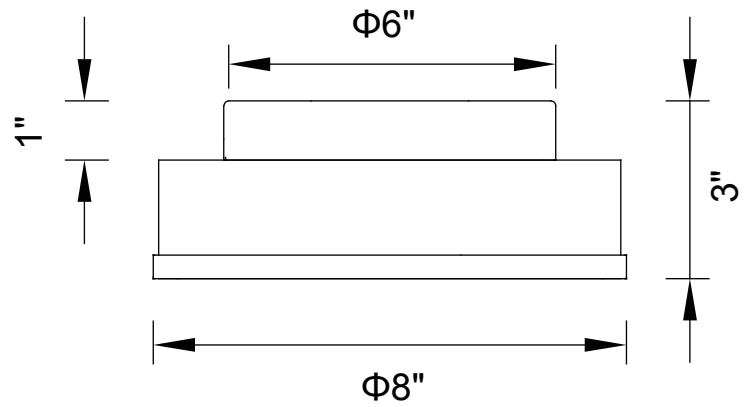

PROJECT: _____
 FIXTURE TYPE: _____
 LOCATION: _____
 CONTACT/PHONE: _____

Item	5479C8SN-R
Collection	FROSTED
Category	Flush Mount
Finish	Satin Nickel
Glass	Off White
Crystal	-----
Acrylic	-----

Shade Color	-----
Min Assembled Height	3"
Max Assembled Height	3"
Width	8"
Length	-----
Extension Wall Mounts	-----
Input	120V AC,60HZ,AC

Lumens	-----
Light Source	E26
Bulb Info.	1x60W
Included	-----
Dimmable	Yes
Colour Temp	-----
Weight	2.7 Lbs

CWI Lighting
 2775 Broadway
 Buffalo, NY 14227
 USA

CWI Lighting
 140 Steelcase Rd. W.
 Markham ON. L3R 3J9
 Canada