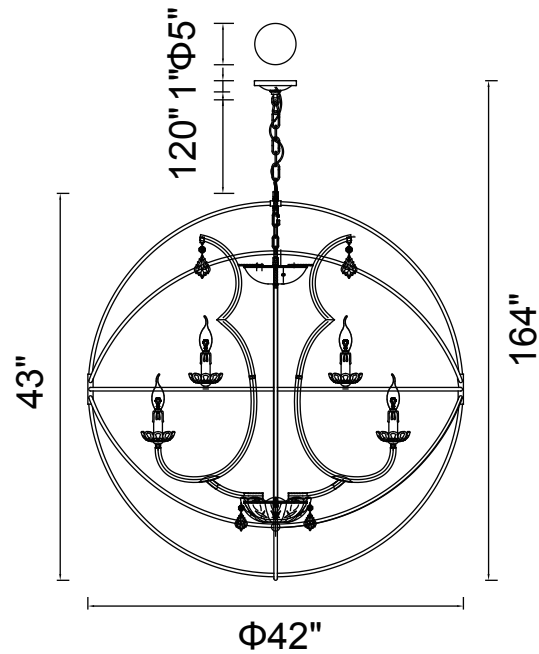

PROJECT: \_\_\_\_\_

FIXTURE TYPE: \_\_\_\_\_

LOCATION: \_\_\_\_\_

CONTACT/PHONE: \_\_\_\_\_

Item	5465P42DB-12	Shade Color	-----	Lumens	-----
Collection	CAMPECHIA	Min Assembled Height	45"	Light Source	E12
Category	Chandelier	Max Assembled Height	164"	Bulb Info.	12x60W
Finish	Brown	Width	42"	Included	-----
Glass	-----	Length	-----	Dimmable	Yes
Crystal	Clear	Extension Wall Mounts	-----	Colour Temp	-----
Acrylic	-----	Input	120V AC,60HZ,AC	Weight	39.6 Lbs