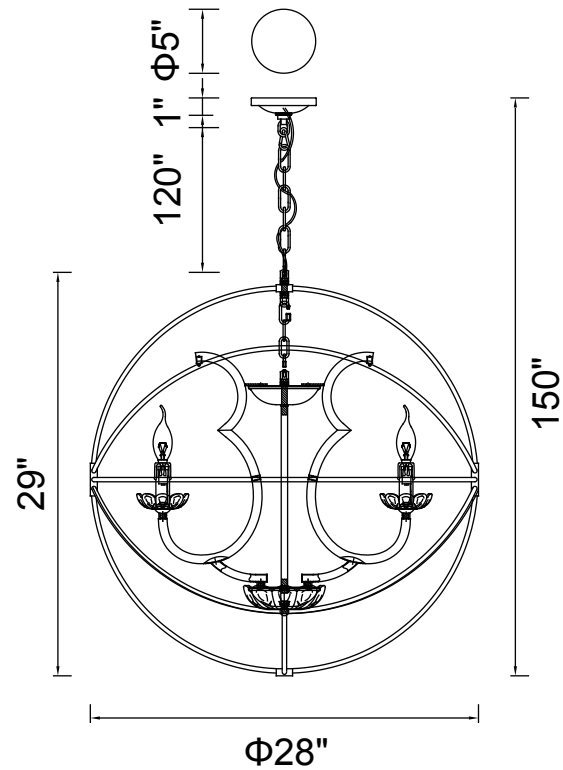

PROJECT: _____

FIXTURE TYPE: _____

LOCATION: _____

CONTACT/PHONE: _____

Item	5465P28DB-8
Collection	CAMPECHIA
Category	Chandelier
Finish	Brown
Glass	-----
Crystal	Clear
Acrylic	-----

Shade Color	-----
Min Assembled Height	31"
Max Assembled Height	150"
Width	28"
Length	-----
Extension Wall Mounts	-----
Input	120V AC,60HZ,AC

Lumens	-----
Light Source	E12
Bulb Info.	8x60W
Included	-----
Dimmable	Yes
Colour Temp	-----
Weight	26.46 Lbs