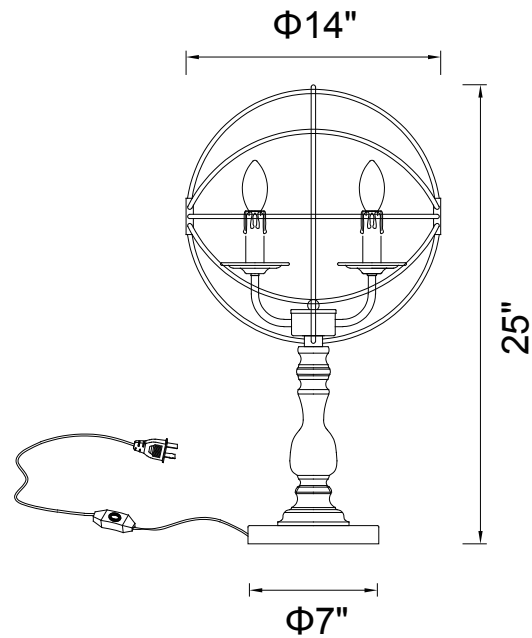

PROJECT: _____

FIXTURE TYPE: _____

LOCATION: _____

CONTACT/PHONE: _____

Item	5464T14DB-3
Collection	ARZA
Category	Table Lamp
Finish	Brown
Glass	-----
Crystal	-----
Acrylic	-----

Shade Color	-----
Min Assembled Height	25"
Max Assembled Height	25"
Width	14"
Length	-----
Extension Wall Mounts	-----
Input	120V AC,60HZ,AC

Lumens	-----
Light Source	E12
Bulb Info.	3x60W
Included	-----
Dimmable	Yes
Colour Temp	-----
Weight	7.7 Lbs