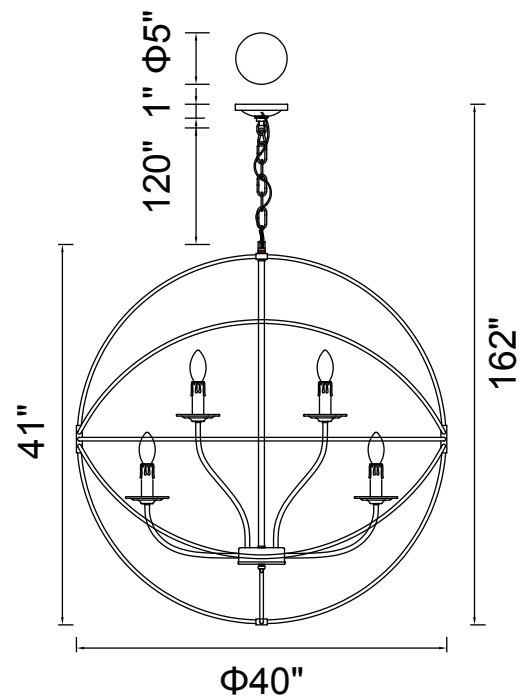

PROJECT: \_\_\_\_\_

FIXTURE TYPE: \_\_\_\_\_

LOCATION: \_\_\_\_\_

CONTACT/PHONE: \_\_\_\_\_

Item	5464P40DB-12
Collection	ARZA
Category	Chandelier
Finish	Brown
Glass	-----
Crystal	-----
Acrylic	-----

Shade Color	-----
Min Assembled Height	43"
Max Assembled Height	162"
Width	40"
Length	-----
Extension Wall Mounts	-----
Input	120V AC,60HZ,AC

Lumens	-----
Light Source	E12
Bulb Info.	12x60W
Included	-----
Dimmable	Yes
Colour Temp	-----
Weight	24.25 Lbs