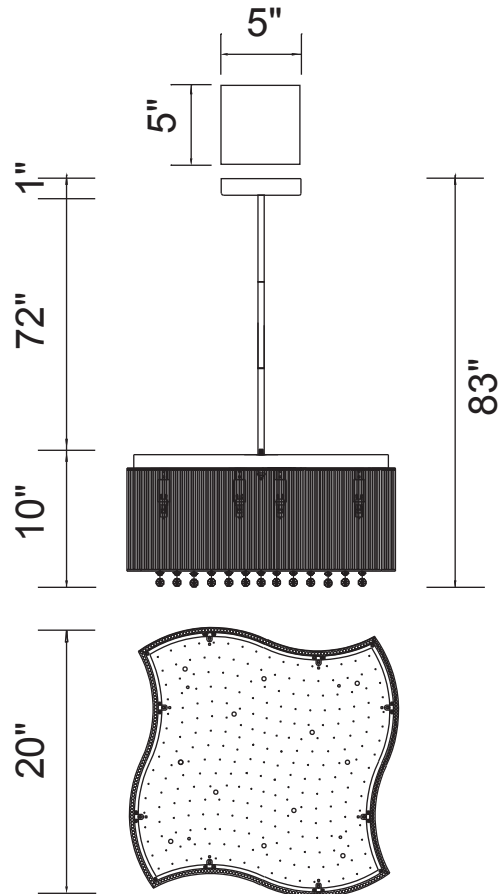

PROJECT: _____
 FIXTURE TYPE: _____
 LOCATION: _____
 CONTACT/PHONE: _____

Item	5320P20C-S
Collection	ELSA
Category	Chandelier
Finish	Chrome
Glass	-----
Crystal	Clear
Acrylic	-----

Shade Color	Clear
Min Assembled Height	17"
Max Assembled Height	83"
Width	20"
Length	20"
Extension Wall Mounts	-----
Input	120V AC,60HZ,AC

Lumens	-----
Light Source	G9
Bulb Info.	10x40W
Included	-----
Dimmable	Yes
Colour Temp	-----
Weight	9.68 Lbs

CWI Lighting
 2775 Broadway
 Buffalo, NY 14227
 USA

CWI Lighting
 140 Steelcase Rd. W.
 Markham ON. L3R 3J9
 Canada