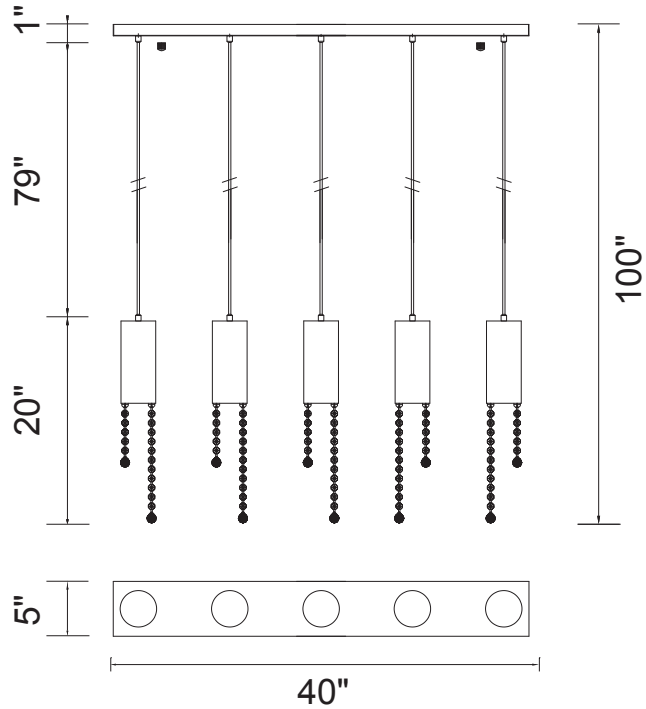

PROJECT: _____
 FIXTURE TYPE: _____
 LOCATION: _____
 CONTACT/PHONE: _____

Item	5081P40C-RC	Shade Color	-----	Lumens	-----
Collection	Extended	Min Assembled Height	21"	Light Source	GU10
Category	Chandelier	Max Assembled Height	100"	Bulb Info.	5x35W
Finish	Chrome	Width	40"	Included	-----
Glass	-----	Length	5"	Dimmable	Yes
Crystal	Clear	Extension Wall Mounts	-----	Colour Temp	-----
Acrylic	-----	Input	120V AC,60HZ,AC	Weight	13.23 Lbs