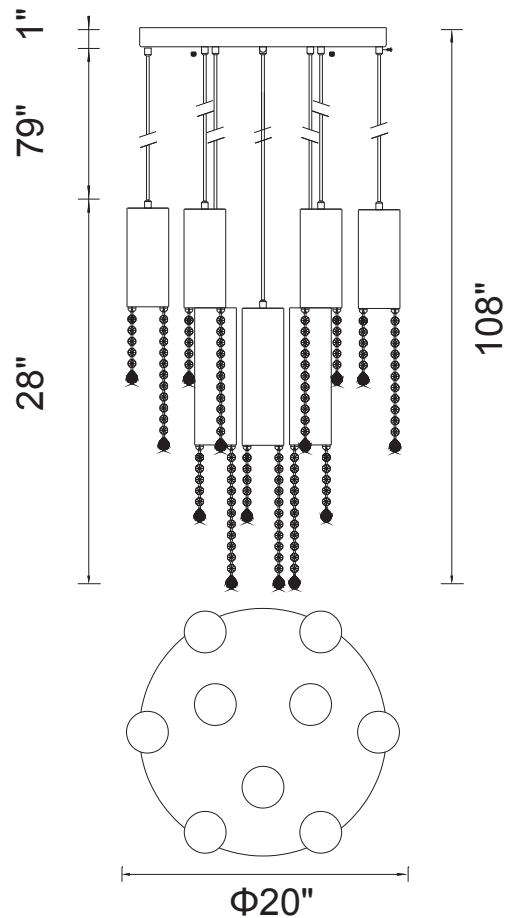

PROJECT: _____

FIXTURE TYPE: _____

LOCATION: _____

CONTACT/PHONE: _____

Item	5081P20C-R
Collection	Extended
Category	Chandelier
Finish	Chrome
Glass	-----
Crystal	Clear
Acrylic	-----

Shade Color	-----
Min Assembled Height	29"
Max Assembled Height	108"
Width	20"
Length	-----
Extension Wall Mounts	-----
Input	120V AC,60HZ,AC

Lumens	-----
Light Source	GU10
Bulb Info.	9x35W
Included	-----
Dimmable	Yes
Colour Temp	-----
Weight	26.46 Lbs