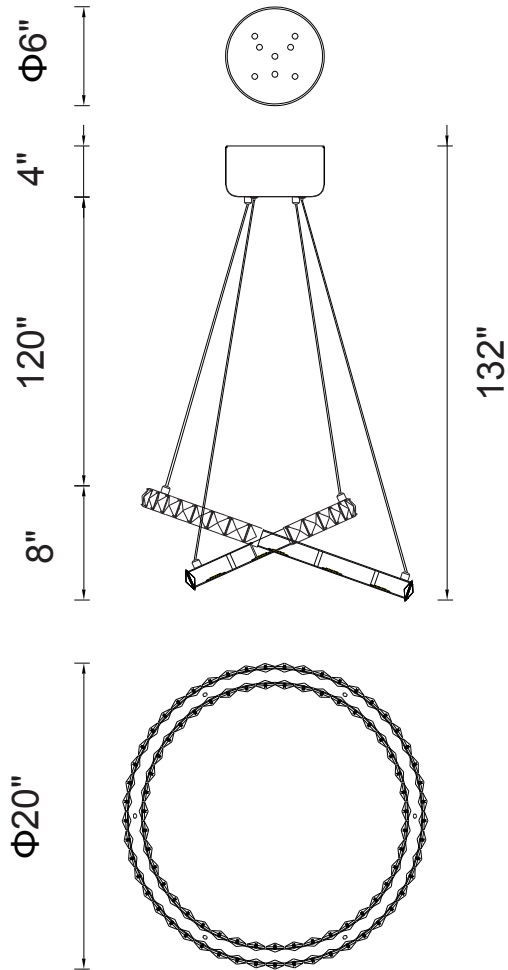

PROJECT: _____

FIXTURE TYPE: _____

LOCATION: _____

CONTACT/PHONE: _____

Item	5080P20ST-2R
Collection	RING
Category	Chandelier
Finish	Stainless Steel
Glass	-----
Crystal	Clear
Acrylic	-----

Shade Color	-----
Min Assembled Height	24"
Max Assembled Height	132"
Width	20"
Length	-----
Extension Wall Mounts	-----
Input	120V AC,60HZ,AC

Lumens	1560
Light Source	Integrated LED
Bulb Info.	30W
Included	Yes
Dimmable	Yes
Colour Temp	4000K
Weight	9.9 Lbs