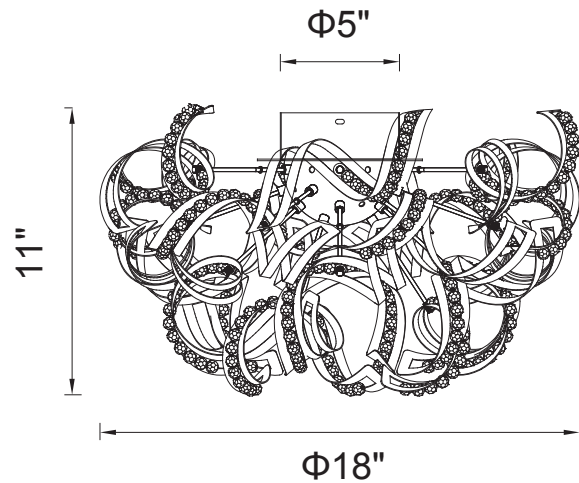

PROJECT: _____

FIXTURE TYPE: _____

LOCATION: _____

CONTACT/PHONE: _____

Item	5067C18C
Collection	SWIVEL
Category	Flush Mount
Finish	Chrome
Glass	-----
Crystal	Clear
Acrylic	-----

Shade Color	-----
Min Assembled Height	11"
Max Assembled Height	11"
Width	18"
Length	-----
Extension Wall Mounts	-----
Input	120V AC,60HZ,AC

Lumens	-----
Light Source	G9
Bulb Info.	9x40W
Included	-----
Dimmable	Yes
Colour Temp	-----
Weight	8.1 Lbs