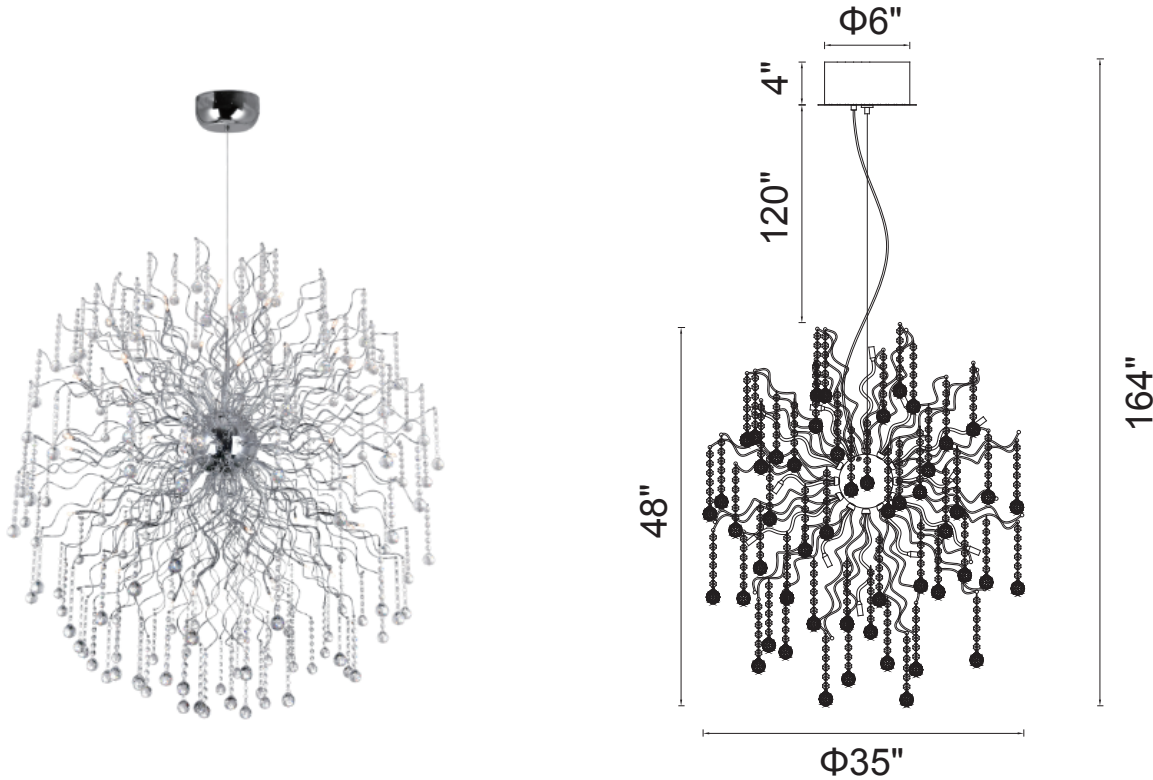

PROJECT: \_\_\_\_\_  
 FIXTURE TYPE: \_\_\_\_\_  
 LOCATION: \_\_\_\_\_  
 CONTACT/PHONE: \_\_\_\_\_

Item	5066P35C
Collection	CHERRY BLOSSOM
Category	Chandelier
Finish	Chrome
Glass	-----
Crystal	Clear
Acrylic	-----

Shade Color	-----
Min Assembled Height	44"
Max Assembled Height	164"
Width	35"
Length	-----
Extension Wall Mounts	-----
Input	120V AC,60HZ,AC

Lumens	-----
Light Source	G4
Bulb Info.	32 x 2W
Included	-----
Dimmable	Yes
Colour Temp	-----
Weight	19.8 Lbs