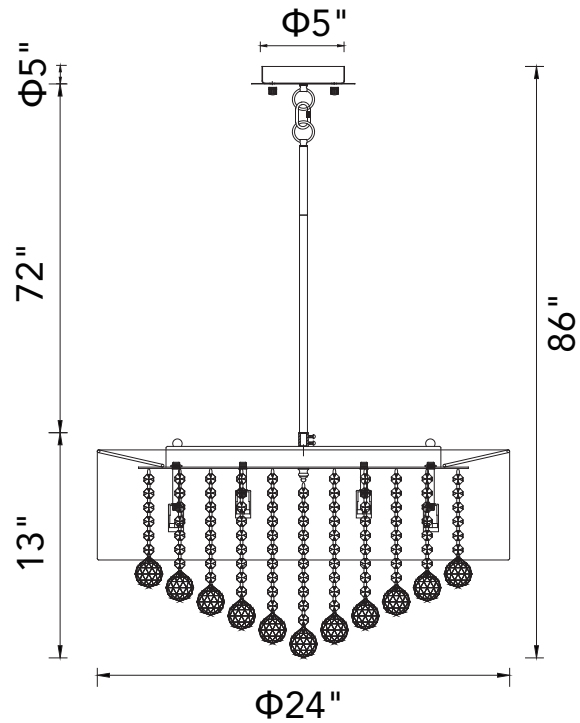

PROJECT: _____

FIXTURE TYPE: _____

LOCATION: _____

CONTACT/PHONE: _____

Item	5062P24C (Clear+W)	Shade Color	Transparent White	Lumens	-----
Collection	Radiant	Min Assembled Height	15"	Light Source	G9
Category	Chandelier	Max Assembled Height	86"	Bulb Info.	12x40W
Finish	Chrome	Width	24"	Included	-----
Glass	-----	Length	-----	Dimmable	Yes
Crystal	Clear	Extension Wall Mounts	-----	Colour Temp	-----
Acrylic	-----	Input	120V AC,60HZ,AC	Weight	16.53 Lbs