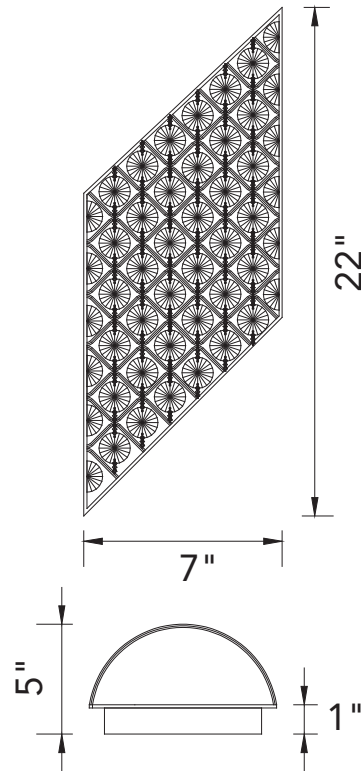

PROJECT: _____
 FIXTURE TYPE: _____
 LOCATION: _____
 CONTACT/PHONE: _____

Item	5021W7B-R(C)
Collection	CHIQUÉ
Category	Wall Sconce
Finish	Chrome
Glass	-----
Crystal	Clear
Acrylic	-----

Shade Color	-----
Min Assembled Height	22"
Max Assembled Height	22"
Width	7"
Length	-----
Extension Wall Mounts	5"
Input	120V AC,60HZ,AC