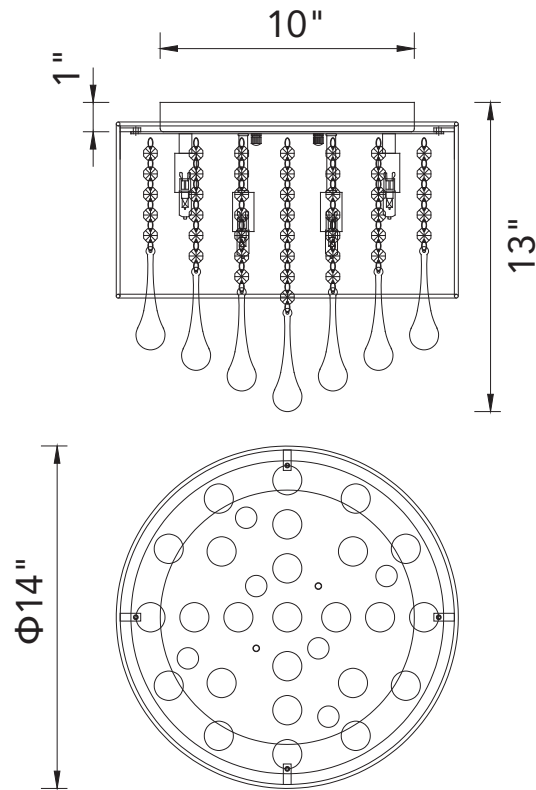

PROJECT: \_\_\_\_\_

FIXTURE TYPE: \_\_\_\_\_

LOCATION: \_\_\_\_\_

CONTACT/PHONE: \_\_\_\_\_

Item	5006C14C-R (W)	Shade Color	White	Lumens	-----
Collection	WATER DROP	Min Assembled Height	13"	Light Source	G9
Category	Flush Mount	Max Assembled Height	13"	Bulb Info.	6x40W
Finish	Chrome	Width	14"	Included	-----
Glass	-----	Length	-----	Dimmable	Yes
Crystal	Clear	Extension Wall Mounts	-----	Colour Temp	-----
Acrylic	-----	Input	120V AC,60HZ,AC	Weight	8.38 Lbs