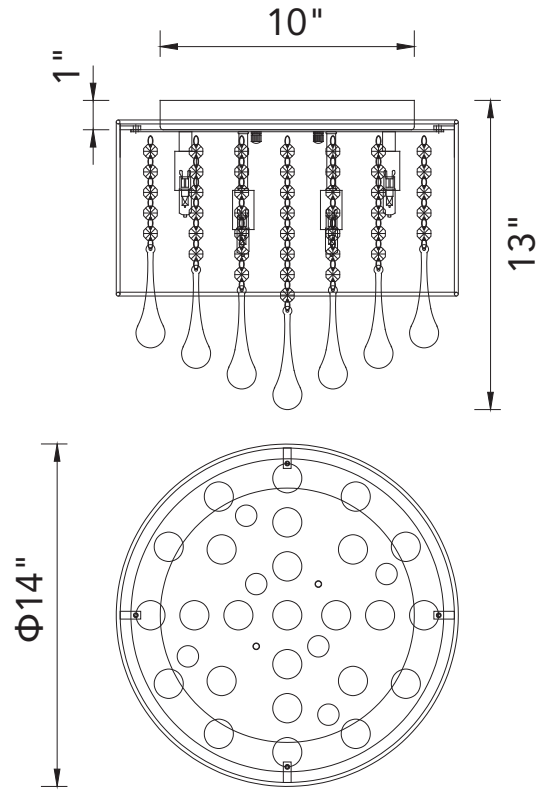

PROJECT: _____

FIXTURE TYPE: _____

LOCATION: _____

CONTACT/PHONE: _____

Item	5006C14C-R (S)	Shade Color	Silver	Lumens	-----
Collection	WATER DROP	Min Assembled Height	13"	Light Source	G9
Category	Flush Mount	Max Assembled Height	13"	Bulb Info.	6x40W
Finish	Chrome	Width	14"	Included	-----
Glass	-----	Length	-----	Dimmable	Yes
Crystal	Clear	Extension Wall Mounts	-----	Colour Temp	-----
Acrylic	-----	Input	120V AC,60HZ,AC	Weight	8.38 Lbs