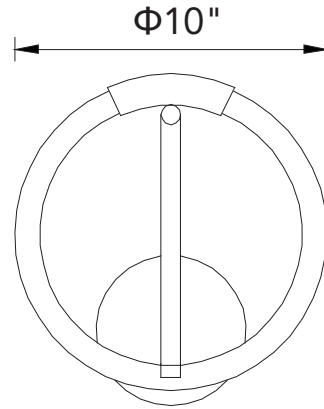

PROJECT: _____
 FIXTURE TYPE: _____
 LOCATION: _____
 CONTACT/PHONE: _____

Item	1273W10-1-101
Collection	HOOPS
Category	Wall Sconce
Finish	Black
Glass	-----
Crystal	-----
Acrylic	White

Shade Color	-----
Min Assembled Height	10.5"
Max Assembled Height	10.5"
Width	10"
Length	-----
Extension Wall Mounts	7"
Input	120V AC,60HZ,AC

Lumens	624
Light Source	Integrated LED
Bulb Info.	12W
Included	Yes
Dimmable	Yes
Colour Temp	3000K
Weight	0.9 Lbs

CWI Lighting
 2775 Broadway
 Buffalo, NY 14227
 USA

CWI Lighting
 140 Steelcase Rd. W.
 Markham ON. L3R 3J9
 Canada