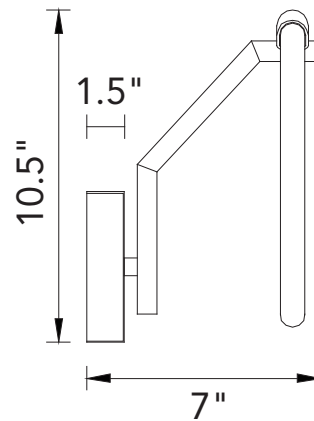

PROJECT: _____
 FIXTURE TYPE: _____
 LOCATION: _____
 CONTACT/PHONE: _____

Item	1273W10-1-101
Collection	HOOPS
Category	Wall Sconce
Finish	Black
Glass	-----
Crystal	-----
Acrylic	White

Shade Color	-----
Min Assembled Height	10.5"
Max Assembled Height	10.5"
Width	10"
Length	-----
Extension Wall Mounts	7"
Input	120V AC,60HZ,AC