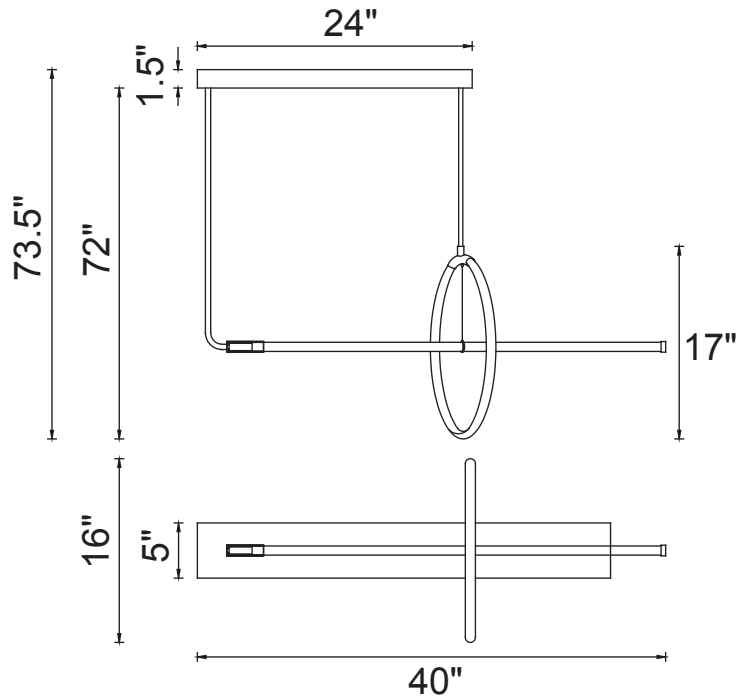

PROJECT: _____
 FIXTURE TYPE: _____
 LOCATION: _____
 CONTACT/PHONE: _____

Item	1273P40-2-602-RC
Collection	HOOPS
Category	Chandelier
Finish	Satin Gold
Glass	-----
Crystal	-----
Acrylic	White

Shade Color	-----
Min Assembled Height	73.5"
Max Assembled Height	73.5"
Width	40"
Length	16"
Extension Wall Mounts	-----
Input	120V AC,60HZ,AC

Lumens	1144
Light Source	Integrated LED
Bulb Info.	22W
Included	Yes
Dimmable	Yes
Colour Temp	3000K
Weight	28.66 LBS

CWI Lighting
 2775 Broadway
 Buffalo, NY 14227
 USA

CWI Lighting
 140 Steelcase Rd. W.
 Markham ON. L3R 3J9
 Canada