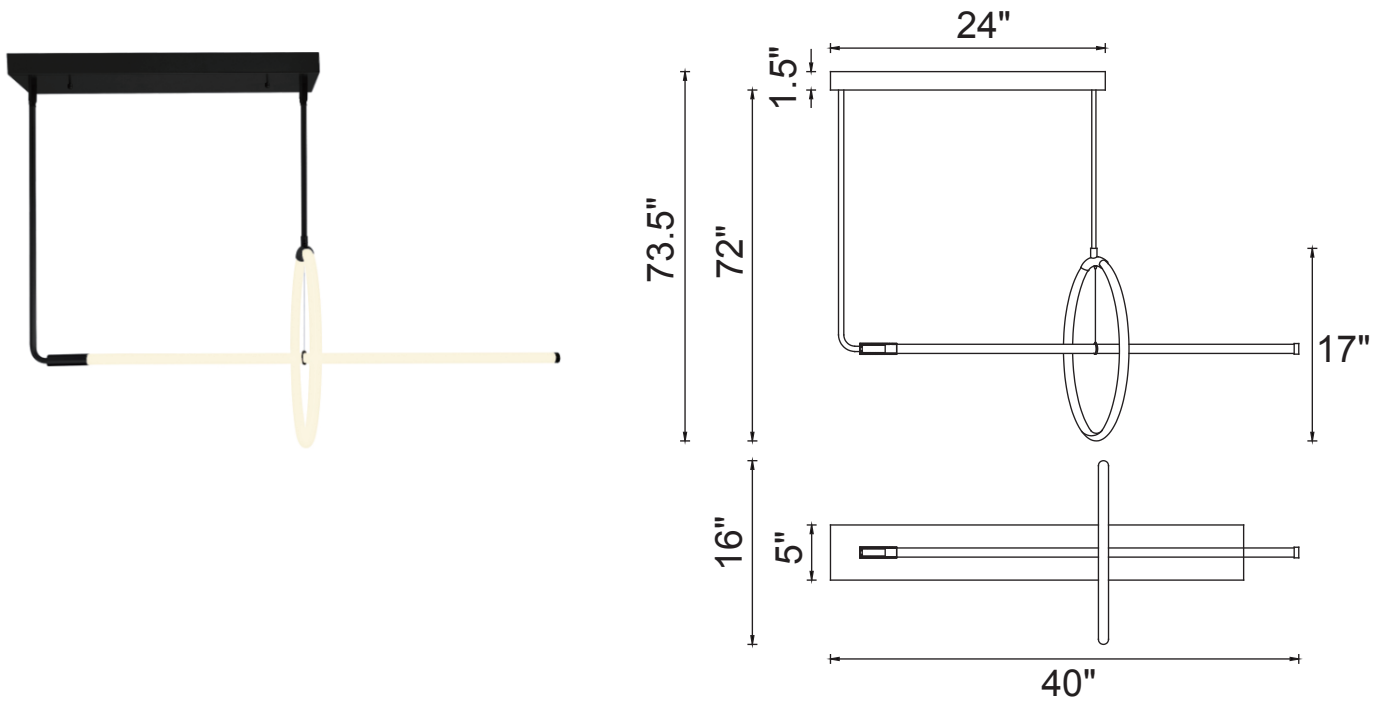

PROJECT: _____
 FIXTURE TYPE: _____
 LOCATION: _____
 CONTACT/PHONE: _____

Item	1273P40-2-101-RC
Collection	HOOPS
Category	Chandelier
Finish	Black
Glass	-----
Crystal	-----
Acrylic	White

Shade Color	-----
Min Assembled Height	73.5"
Max Assembled Height	73.5"
Width	40"
Length	16"
Extension Wall Mounts	-----
Input	120V AC,60HZ,AC

Lumens	1144
Light Source	Integrated LED
Bulb Info.	22W
Included	Yes
Dimmable	Yes
Colour Temp	3000K
Weight	10.8 Lbs

CWI Lighting
 2775 Broadway
 Buffalo, NY 14227
 USA

CWI Lighting
 140 Steelcase Rd. W.
 Markham ON. L3R 3J9
 Canada