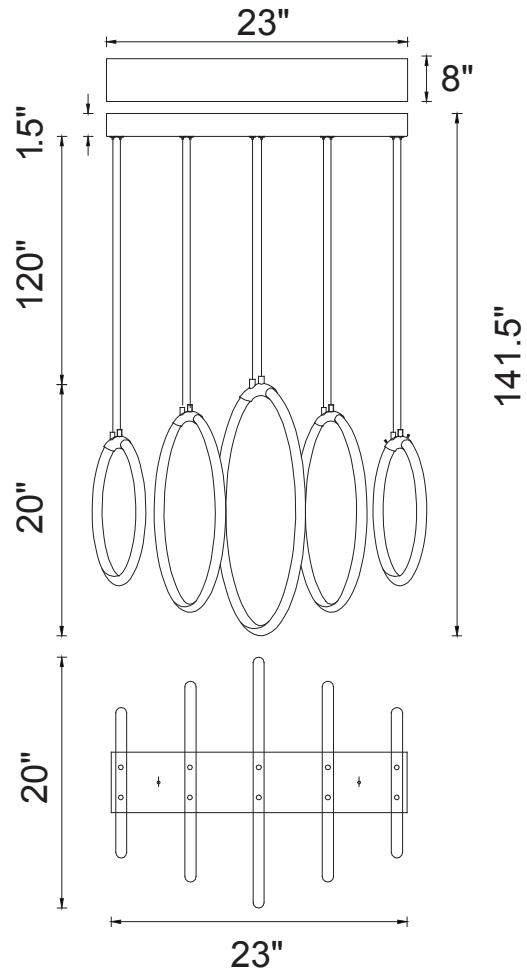

PROJECT: _____
 FIXTURE TYPE: _____
 LOCATION: _____
 CONTACT/PHONE: _____

Item	1273P23-5-101-RC
Collection	HOOPS
Category	Chandelier
Finish	Black
Glass	-----
Crystal	-----
Acrylic	White

Shade Color	-----
Min Assembled Height	21.5"
Max Assembled Height	141.5"
Width	23"
Length	20"
Extension Wall Mounts	-----
Input	120V AC,60HZ,AC

Lumens	2184
Light Source	Integrated LED
Bulb Info.	42W
Included	Yes
Dimmable	Yes
Colour Temp	3000K
Weight	12.6 Lbs

CWI Lighting
 2775 Broadway
 Buffalo, NY 14227
 USA

CWI Lighting
 140 Steelcase Rd. W.
 Markham ON. L3R 3J9
 Canada