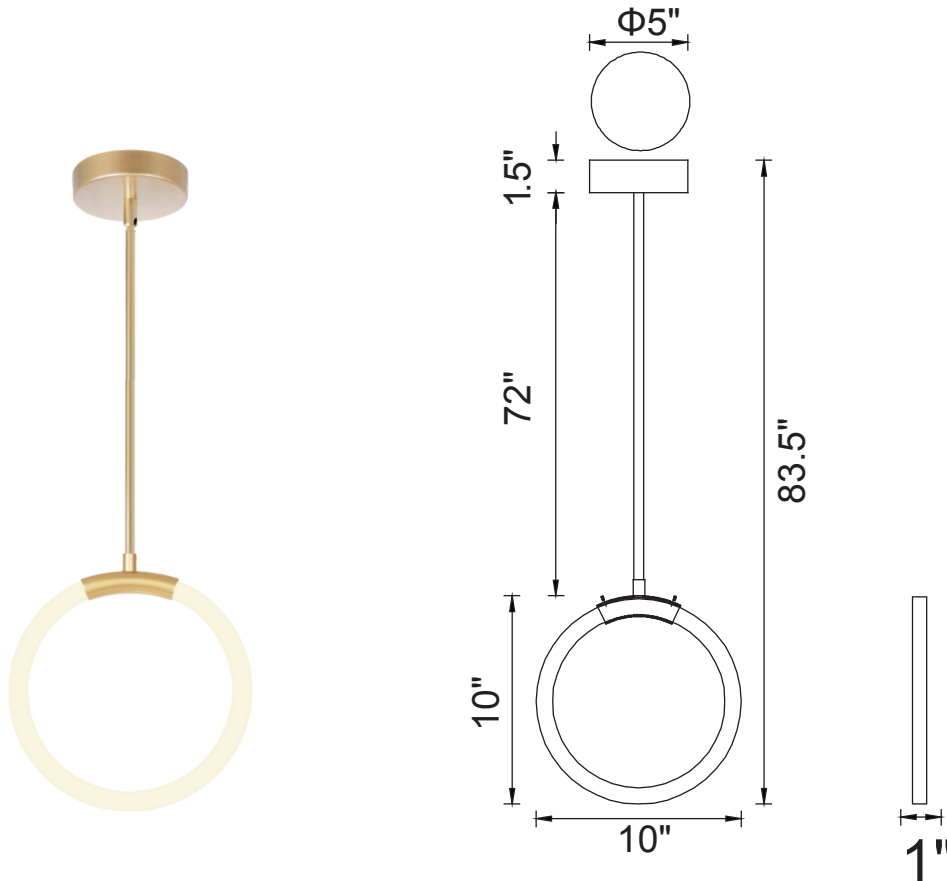

PROJECT: _____
 FIXTURE TYPE: _____
 LOCATION: _____
 CONTACT/PHONE: _____

Item	1273P10-1-602
Collection	HOOPS
Category	Mini Pendant
Finish	Satin Gold
Glass	-----
Crystal	-----
Acrylic	White

Shade Color	-----
Min Assembled Height	11.5"
Max Assembled Height	83.5"
Width	10"
Length	-----
Extension Wall Mounts	-----
Input	120V AC,60HZ,AC

Lumens	624
Light Source	Integrated LED
Bulb Info.	12W
Included	Yes
Dimmable	Yes
Colour Temp	3000K
Weight	3.6 Lbs

CWI Lighting
 2775 Broadway
 Buffalo, NY 14227
 USA

CWI Lighting
 140 Steelcase Rd. W.
 Markham ON. L3R 3J9
 Canada