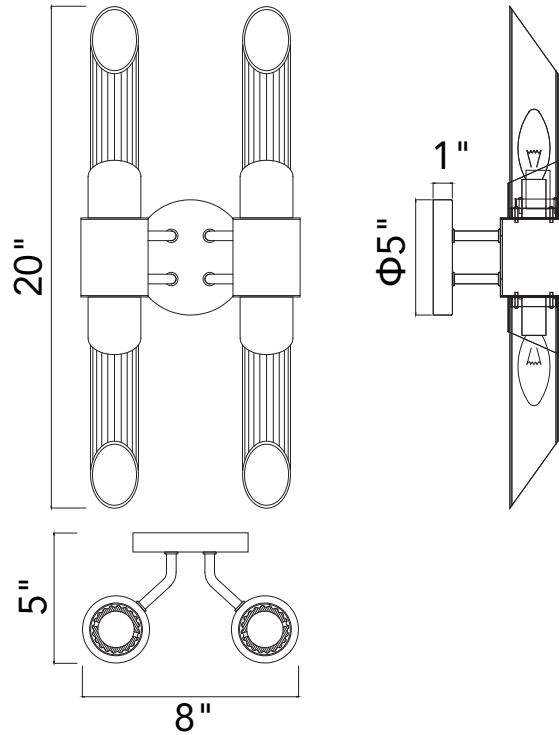

PROJECT: _____
 FIXTURE TYPE: _____
 LOCATION: _____
 CONTACT/PHONE: _____

Item	1269W8-4-602
Collection	CROISSANT
Category	Wall Sconce
Finish	Satin Gold
Glass	Clear
Crystal	-----
Acrylic	-----

Shade Color	-----
Min Assembled Height	20"
Max Assembled Height	20"
Width	8"
Length	-----
Extension Wall Mounts	5"
Input	120V AC,60HZ,AC

Lumens	-----
Light Source	E12
Bulb Info.	4x60W
Included	-----
Dimmable	Yes
Colour Temp	-----
Weight	5.4 Lbs

CWI Lighting
 2775 Broadway
 Buffalo, NY 14227
 USA

CWI Lighting
 140 Steelcase Rd. W.
 Markham ON. L3R 3J9
 Canada