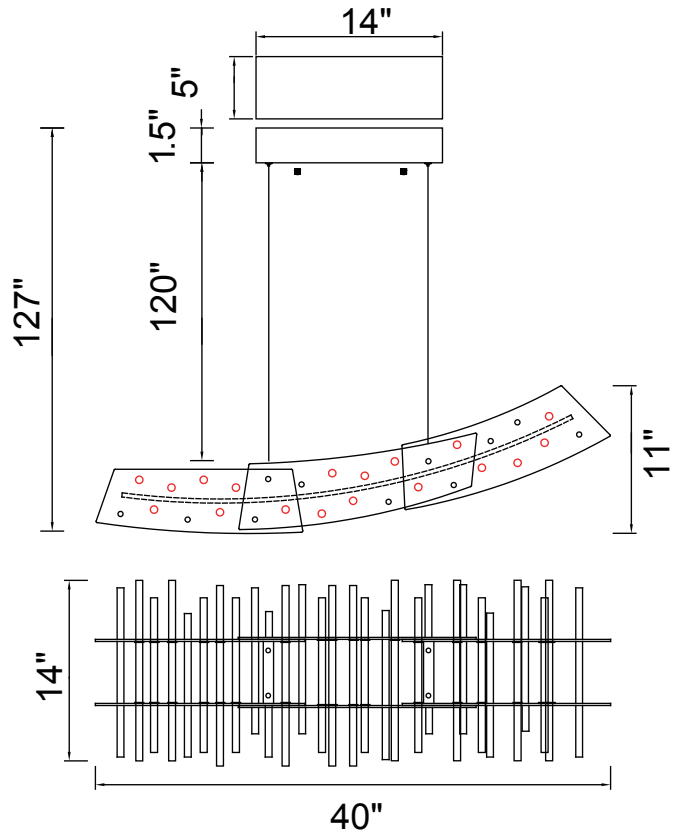

PROJECT: _____
 FIXTURE TYPE: _____
 LOCATION: _____
 CONTACT/PHONE: _____

Item	1244P40-602
Collection	Gondola
Category	Chandelier
Finish	Satin Gold
Glass	-----
Crystal	Clear
Acrylic	-----

Shade Color	-----
Min Assembled Height	25"
Max Assembled Height	127"
Width	40"
Length	14"
Extension Wall Mounts	-----
Input	120V AC,60HZ,AC

Lumens	1040
Light Source	Integrated LED
Bulb Info.	20W
Included	Yes
Dimmable	Yes
Colour Temp	3000
Weight	20.02 Lbs

CWI Lighting
 2775 Broadway
 Buffalo, NY 14227
 USA

CWI Lighting
 140 Steelcase Rd. W.
 Markham ON. L3R 3J9
 Canada