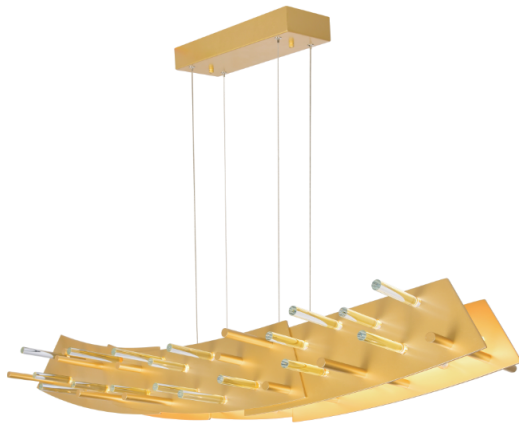

PROJECT: _____
 FIXTURE TYPE: _____
 LOCATION: _____
 CONTACT/PHONE: _____

Item	1244P40-602
Collection	Gondola
Category	Chandelier
Finish	Satin Gold
Glass	-----
Crystal	Clear
Acrylic	-----

Shade Color	-----
Min Assembled Height	25"
Max Assembled Height	127"
Width	40"
Length	14"
Extension Wall Mounts	-----
Input	120V AC,60HZ,AC

Lumens	1040
Light Source	Integrated LED
Bulb Info.	20W
Included	Yes
Dimmable	Yes
Colour Temp	3000
Weight	20.02 Lbs

CWI Lighting
 2775 Broadway
 Buffalo, NY 14227
 USA

CWI Lighting
 140 Steelcase Rd. W.
 Markham ON. L3R 3J9
 Canada