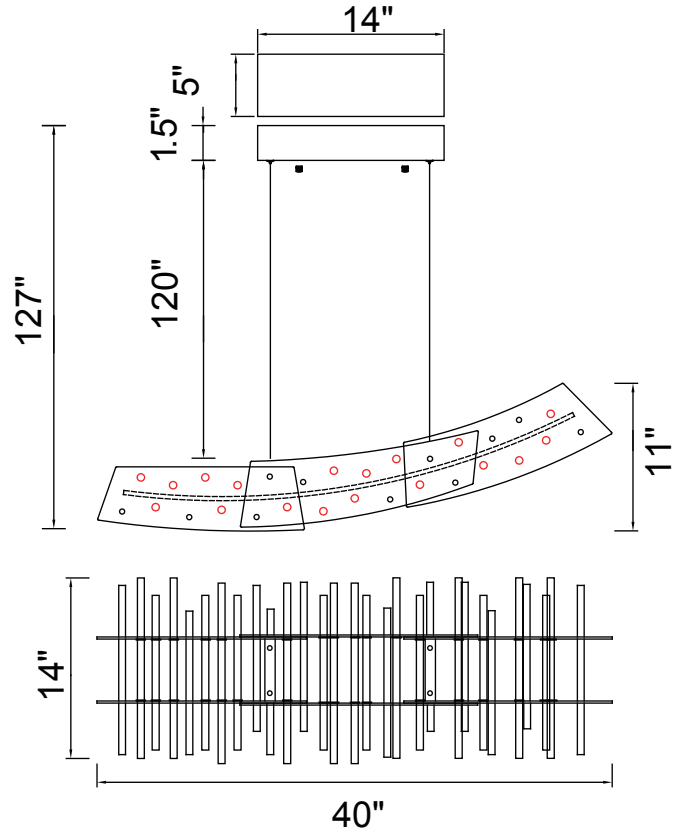

PROJECT: _____
 FIXTURE TYPE: _____
 LOCATION: _____
 CONTACT/PHONE: _____

Item	1244P40-101
Collection	Gondola
Category	Chandelier
Finish	Black & Satin Gold
Glass	-----
Crystal	Clear
Acrylic	-----

Shade Color	-----
Min Assembled Height	25"
Max Assembled Height	127"
Width	40"
Length	14"
Extension Wall Mounts	-----
Input	120V AC,60HZ,AC

Lumens	1040
Light Source	Integrated LED
Bulb Info.	20W
Included	Yes
Dimmable	Yes
Colour Temp	3000
Weight	20.02 Lbs

CWI Lighting
 2775 Broadway
 Buffalo, NY 14227
 USA

CWI Lighting
 140 Steelcase Rd. W.
 Markham ON. L3R 3J9
 Canada