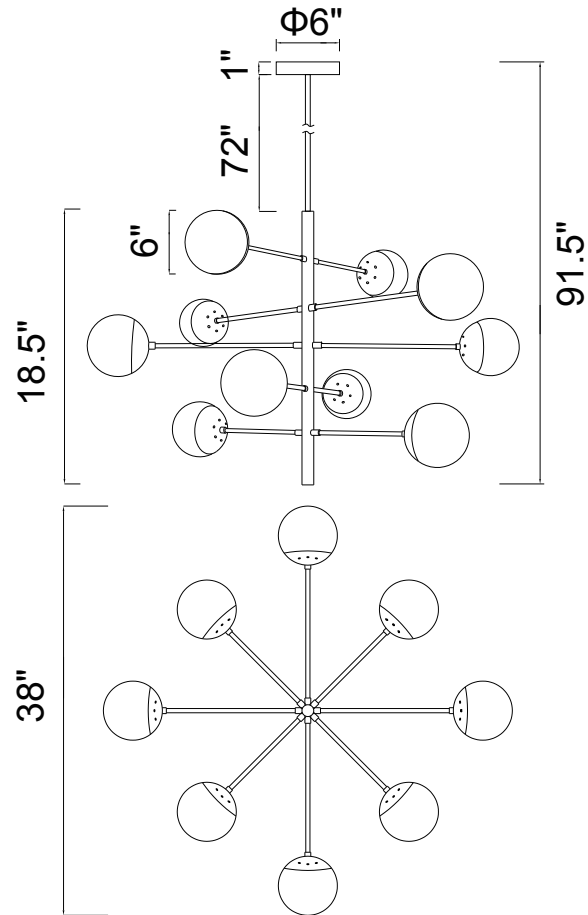

PROJECT: _____
 FIXTURE TYPE: _____
 LOCATION: _____
 CONTACT/PHONE: _____

Item	1226P38-10-169
Collection	COMPASS
Category	Chandelier
Finish	Medallion Gold
Glass	White
Crystal	-----
Acrylic	-----

Shade Color	-----
Min Assembled Height	19.5"
Max Assembled Height	91.5"
Width	38"
Length	-----
Extension Wall Mounts	-----
Input	120V AC,60HZ,AC

Lumens	-----
Light Source	G9
Bulb Info.	10x5W
Included	-----
Dimmable	Yes
Colour Temp	-----
Weight	16.75 Lbs

CWI Lighting
 2775 Broadway
 Buffalo, NY 14227
 USA

CWI Lighting
 140 Steelcase Rd. W.
 Markham ON. L3R 3J9
 Canada