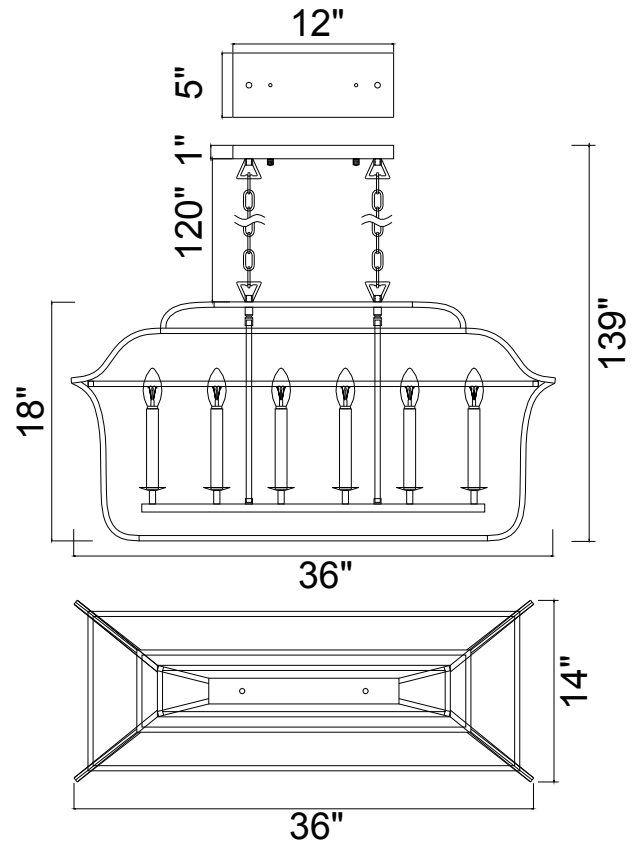

PROJECT: _____

FIXTURE TYPE: _____

LOCATION: _____

CONTACT/PHONE: _____

Item	1223P36-6-602
Collection	TUDOR
Category	Chandelier
Finish	Satin Gold & Black
Glass	-----
Crystal	-----
Acrylic	-----

Shade Color	-----
Min Assembled Height	20"
Max Assembled Height	139"
Width	36"
Length	14"
Extension Wall Mounts	-----
Input	120V AC,60HZ,AC

Lumens	-----
Light Source	E12
Bulb Info.	6x60W
Included	-----
Dimmable	Yes
Colour Temp	-----
Weight	15.43 Lbs