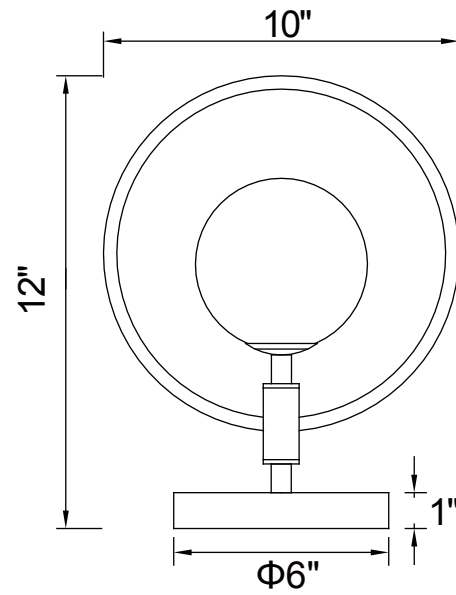

PROJECT: _____
 FIXTURE TYPE: _____
 LOCATION: _____
 CONTACT/PHONE: _____

Item	1212T10-1-169	Shade Color	-----	Lumens	-----
Collection	CELESTE	Min Assembled Height	12"	Light Source	G9
Category	Table Lamp	Max Assembled Height	12"	Bulb Info.	1x5W
Finish	Medallion Gold	Width	10"	Included	-----
Glass	Frosted	Length	-----	Dimmable	Yes
Crystal	-----	Extension Wall Mounts	-----	Colour Temp	-----
Acrylic	-----	Input	120V AC,60HZ,AC	Weight	3.53 Lbs