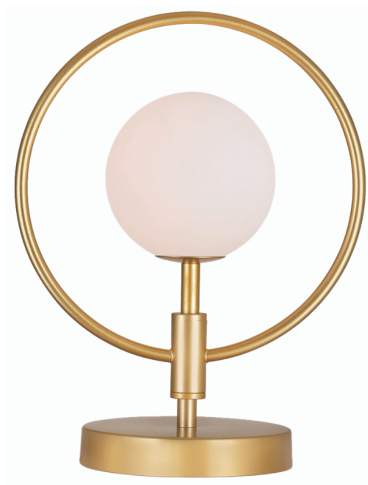

PROJECT: _____
 FIXTURE TYPE: _____
 LOCATION: _____
 CONTACT/PHONE: _____

Item	1212T10-1-169	Shade Color	-----	Lumens	-----
Collection	CELESTE	Min Assembled Height	12"	Light Source	G9
Category	Table Lamp	Max Assembled Height	12"	Bulb Info.	1x5W
Finish	Medallion Gold	Width	10"	Included	-----
Glass	Frosted	Length	-----	Dimmable	Yes
Crystal	-----	Extension Wall Mounts	-----	Colour Temp	-----
Acrylic	-----	Input	120V AC,60HZ,AC	Weight	3.53 Lbs