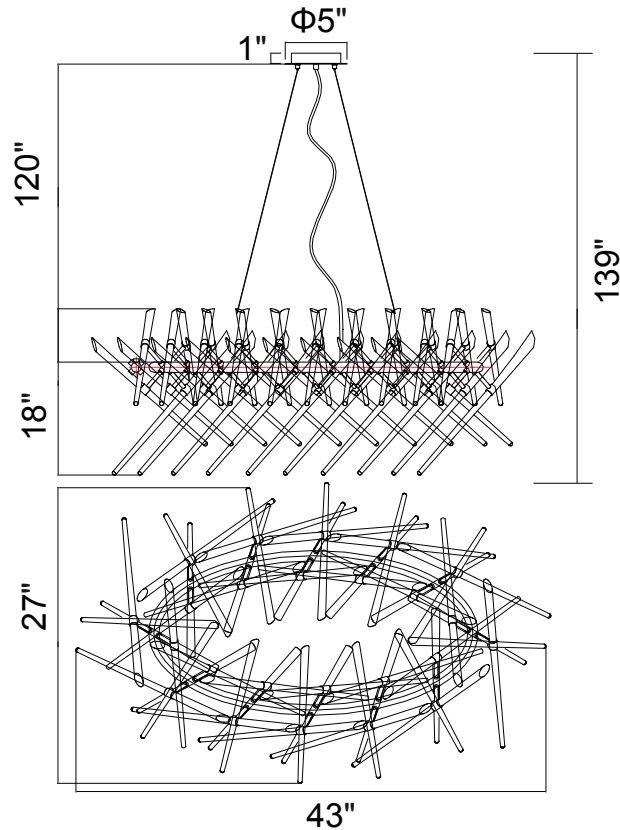

PROJECT: _____
 FIXTURE TYPE: _____
 LOCATION: _____
 CONTACT/PHONE: _____

Item	1154P43-12-601-O
Collection	ICICLE
Category	Chandelier
Finish	Chrome
Glass	Clear
Crystal	-----
Acrylic	-----

Shade Color	-----
Min Assembled Height	31"
Max Assembled Height	139"
Width	43"
Length	27"
Extension Wall Mounts	-----
Input	120V AC,60HZ,AC

Lumens	-----
Light Source	G9
Bulb Info.	12x40W
Included	-----
Dimmable	Yes
Colour Temp	-----
Weight	35.27 Lbs

CWI Lighting
 2775 Broadway
 Buffalo, NY 14227
 USA

CWI Lighting
 140 Steelcase Rd. W.
 Markham ON. L3R 3J9
 Canada