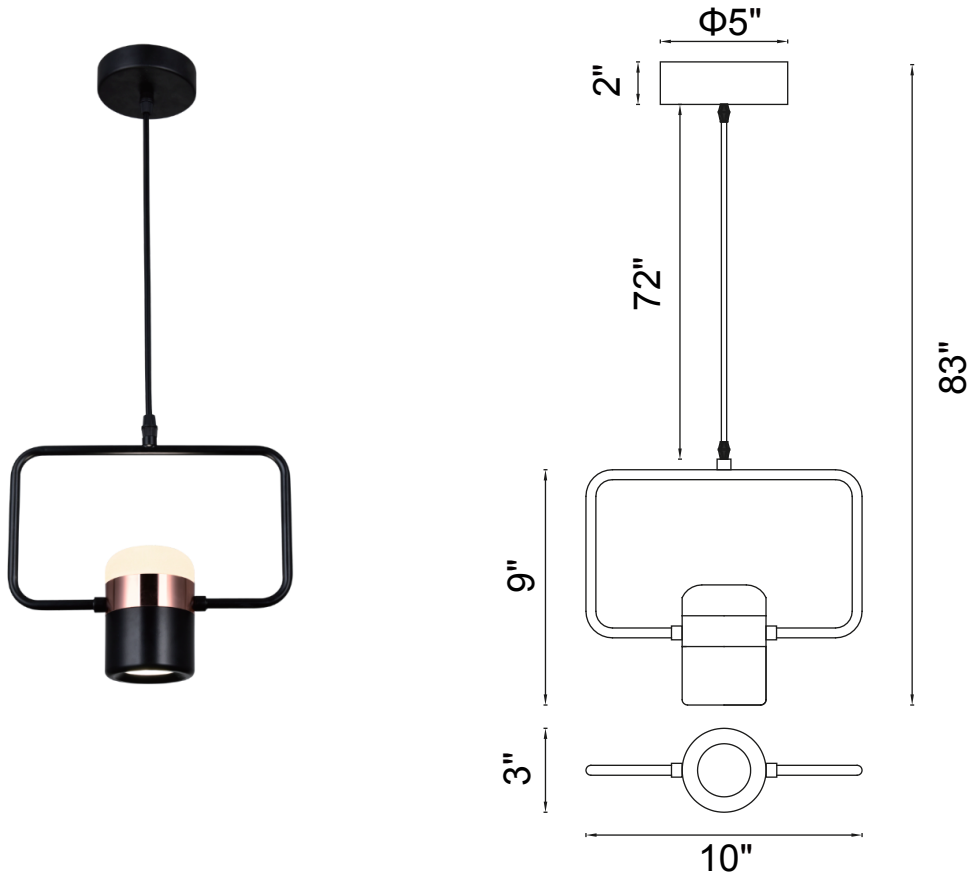

PROJECT: _____

FIXTURE TYPE: _____

LOCATION: _____

CONTACT/PHONE: _____

Item	1147P10-1-101
Collection	MOXIE
Category	Mini Pendant
Finish	Black
Glass	-----
Crystal	-----
Acrylic	Frosted

Shade Color	-----
Min Assembled Height	12"
Max Assembled Height	83"
Width	10"
Length	3"
Extension Wall Mounts	-----
Input	120V AC,60HZ,AC

Lumens	312
Light Source	Integrated LED
Bulb Info.	6W
Included	Yes
Dimmable	Yes
Colour Temp	3000K
Weight	1.1 Lbs