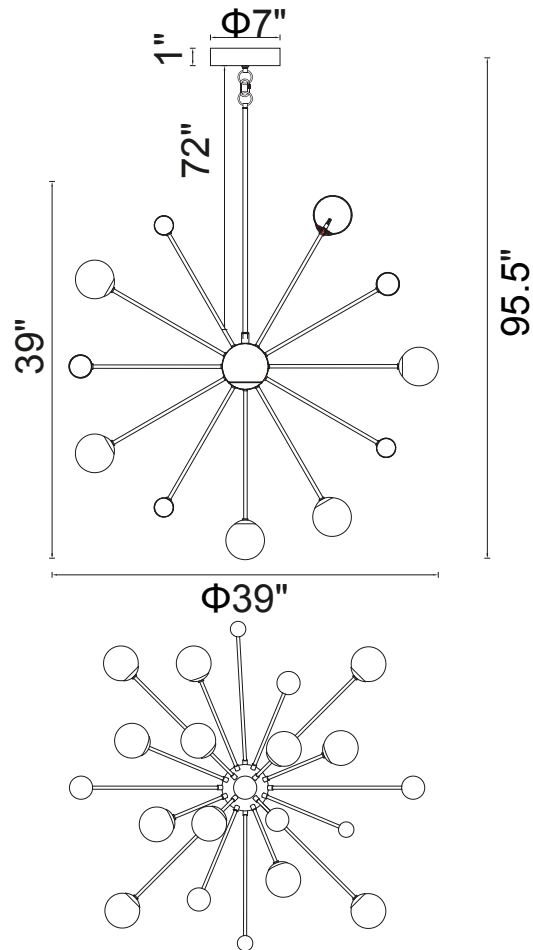

PROJECT: _____

FIXTURE TYPE: _____

LOCATION: _____

CONTACT/PHONE: _____

Item	1125P39-17-613
Collection	ELEMENT
Category	Chandelier
Finish	Polished Nickel
Glass	Frosted
Crystal	-----
Acrylic	-----

Shade Color	White
Min Assembled Height	52"
Max Assembled Height	112"
Width	39"
Length	-----
Extension Wall Mounts	-----
Input	120V AC,60HZ,AC

Lumens	-----
Light Source	G9
Bulb Info.	17x7W
Included	-----
Dimmable	Yes
Colour Temp	-----
Weight	18.74 Lbs