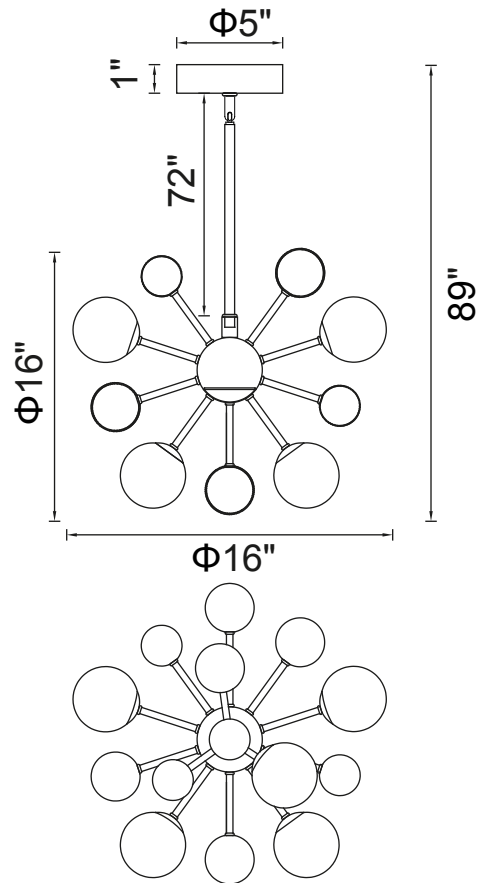

PROJECT: _____

FIXTURE TYPE: _____

LOCATION: _____

CONTACT/PHONE: _____

Item	1125P16-8-613
Collection	ELEMENT
Category	Chandelier
Finish	Polished Nickel
Glass	Frosted
Crystal	-----
Acrylic	-----

Shade Color	White
Min Assembled Height	29"
Max Assembled Height	89"
Width	16"
Length	-----
Extension Wall Mounts	-----
Input	120V AC,60HZ,AC

Lumens	-----
Light Source	G9
Bulb Info.	8x7W
Included	-----
Dimmable	Yes
Colour Temp	-----
Weight	8.82 Lbs