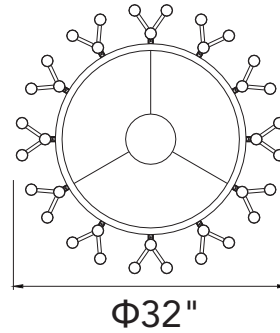

PROJECT: _____
 FIXTURE TYPE: _____
 LOCATION: _____
 CONTACT/PHONE: _____

Item	1120P32-72-602	Shade Color	-----	Lumens	-----
Collection	ORGUE	Min Assembled Height	30"	Light Source	G9
Category	Chandelier	Max Assembled Height	138"	Bulb Info.	72 x 5W
Finish	Satin Gold	Width	32"	Included	-----
Glass	Clear	Length	-----	Dimmable	Yes
Crystal	-----	Extension Wall Mounts	-----	Colour Temp	-----
Acrylic	-----	Input	120V AC,60HZ,AC	Weight	38.58 Lbs