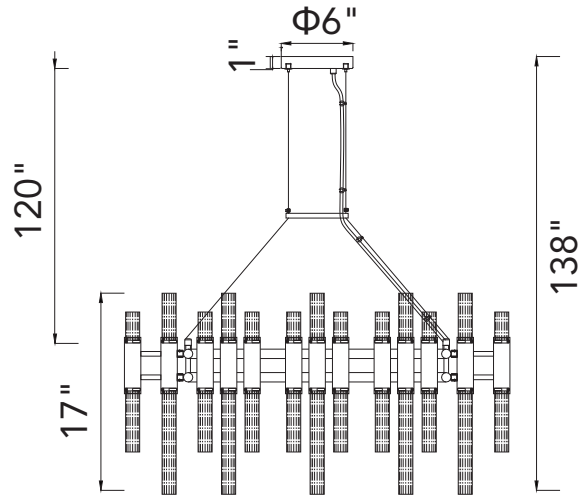

PROJECT: _____
 FIXTURE TYPE: _____
 LOCATION: _____
 CONTACT/PHONE: _____

Item	1120P32-72-602	Shade Color	-----	Lumens	-----
Collection	ORGUE	Min Assembled Height	30"	Light Source	G9
Category	Chandelier	Max Assembled Height	138"	Bulb Info.	72 x 5W
Finish	Satin Gold	Width	32"	Included	-----
Glass	Clear	Length	-----	Dimmable	Yes
Crystal	-----	Extension Wall Mounts	-----	Colour Temp	-----
Acrylic	-----	Input	120V AC,60HZ,AC	Weight	38.58 Lbs