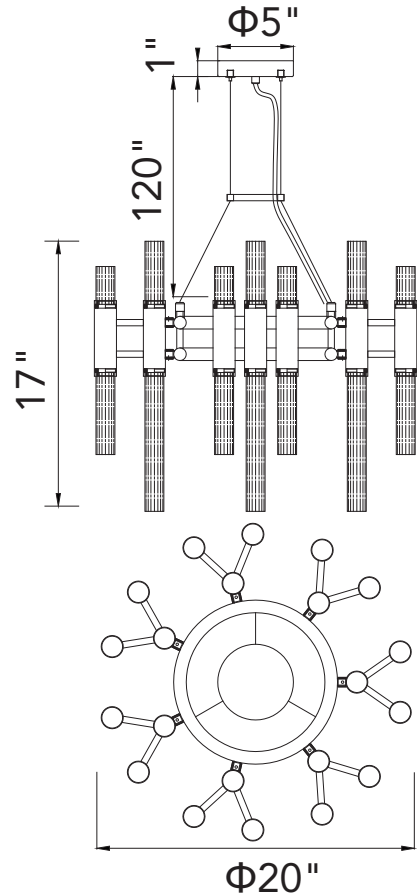

PROJECT: \_\_\_\_\_  
 FIXTURE TYPE: \_\_\_\_\_  
 LOCATION: \_\_\_\_\_  
 CONTACT/PHONE: \_\_\_\_\_

Item	1120P20-42-602	Shade Color	-----	Lumens	-----
Collection	ORGUE	Min Assembled Height	30"	Light Source	G9
Category	Chandelier	Max Assembled Height	138"	Bulb Info.	42 x 5W
Finish	Satin Gold	Width	20"	Included	-----
Glass	Clear	Length	-----	Dimmable	Yes
Crystal	-----	Extension Wall Mounts	-----	Colour Temp	-----
Acrylic	-----	Input	120V AC,60HZ,AC	Weight	22.5 Lbs