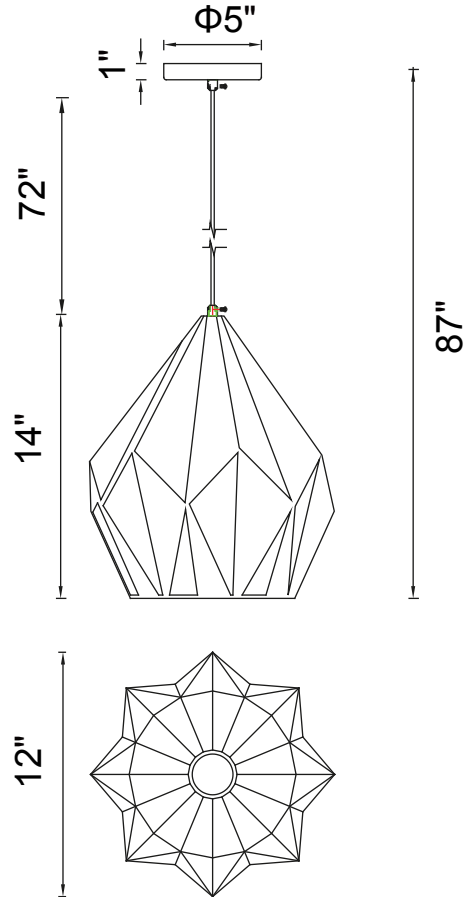

PROJECT: \_\_\_\_\_  
 FIXTURE TYPE: \_\_\_\_\_  
 LOCATION: \_\_\_\_\_  
 CONTACT/PHONE: \_\_\_\_\_

Item	1114P12-1-271	Shade Color	-----	Lumens	-----
Collection	OXIDE	Min Assembled Height	17"	Light Source	E26
Category	Mini Pendant	Max Assembled Height	87"	Bulb Info.	1x60W
Finish	Black & Copper	Width	12"	Included	-----
Glass	-----	Length	-----	Dimmable	Yes
Crystal	-----	Extension Wall Mounts	-----	Colour Temp	-----
Acrylic	-----	Input	120V AC,60HZ,AC	Weight	3.96 Lbs