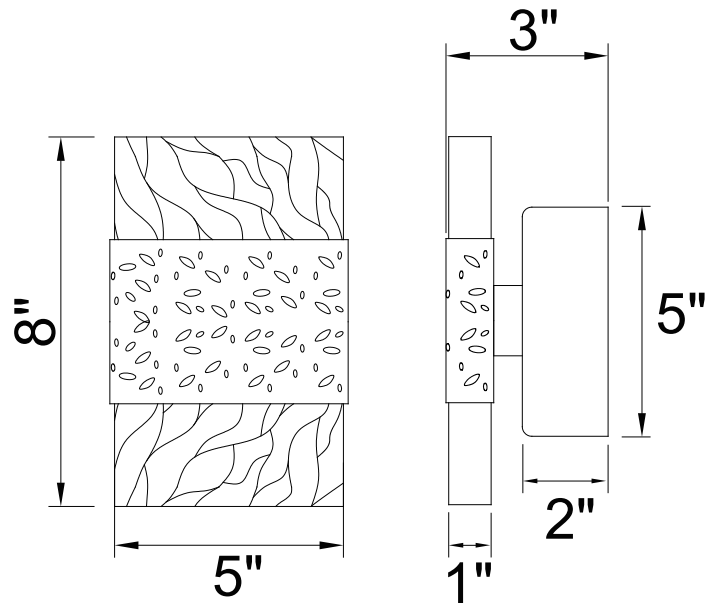

PROJECT: _____
 FIXTURE TYPE: _____
 LOCATION: _____
 CONTACT/PHONE: _____

Item	1090W5-1-620
Collection	CAROLINA
Category	Wall Sconce
Finish	Gold Leaf
Glass	Clear
Crystal	-----
Acrylic	-----

Shade Color	-----
Min Assembled Height	8"
Max Assembled Height	8"
Width	5"
Length	-----
Extension Wall Mounts	3"
Input	120V AC,60HZ,AC

Lumens	520
Light Source	Integrated LED
Bulb Info.	10W
Included	Yes
Dimmable	Yes
Colour Temp	3000K
Weight	3.6 Lbs

CWI Lighting
 2775 Broadway
 Buffalo, NY 14227
 USA

CWI Lighting
 140 Steelcase Rd. W.
 Markham ON. L3R 3J9
 Canada