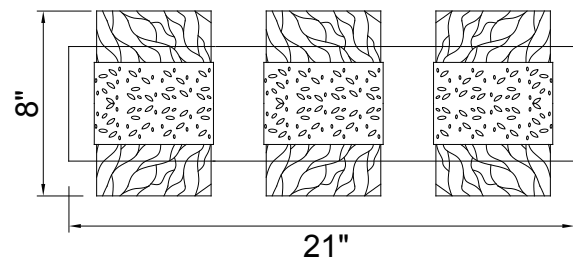

PROJECT: _____
 FIXTURE TYPE: _____
 LOCATION: _____
 CONTACT/PHONE: _____

Item	1090W21-3-620	Shade Color	-----	Lumens	1560
Collection	CAROLINA	Min Assembled Height	8"	Light Source	Integrated LED
Category	Vanity Light	Max Assembled Height	8"	Bulb Info.	30W
Finish	Gold Leaf	Width	21"	Included	Yes
Glass	Clear	Length	-----	Dimmable	Yes
Crystal	-----	Extension Wall Mounts	3"	Colour Temp	3000K
Acrylic	-----	Input	120V AC,60HZ,AC	Weight	9.92 Lbs