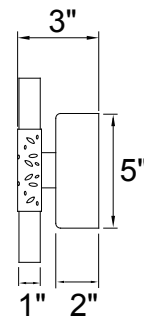

PROJECT: _____
 FIXTURE TYPE: _____
 LOCATION: _____
 CONTACT/PHONE: _____

Item	1090W21-3-620	Shade Color	-----	Lumens	1560
Collection	CAROLINA	Min Assembled Height	8"	Light Source	Integrated LED
Category	Vanity Light	Max Assembled Height	8"	Bulb Info.	30W
Finish	Gold Leaf	Width	21"	Included	Yes
Glass	Clear	Length	-----	Dimmable	Yes
Crystal	-----	Extension Wall Mounts	3"	Colour Temp	3000K
Acrylic	-----	Input	120V AC,60HZ,AC	Weight	9.92 Lbs