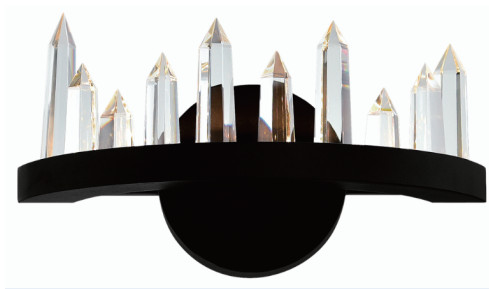

PROJECT: _____
 FIXTURE TYPE: _____
 LOCATION: _____
 CONTACT/PHONE: _____

Item	1043W12-101	Shade Color	-----	Lumens	520
Collection	JULIETTE	Min Assembled Height	6"	Light Source	Integrated LED
Category	Wall Sconce	Max Assembled Height	6"	Bulb Info.	10W
Finish	Black	Width	12"	Included	Yes
Glass	-----	Length	-----	Dimmable	Yes
Crystal	Clear	Extension Wall Mounts	5"	Colour Temp	3000K
Acrylic	-----	Input	120V AC,60HZ,AC	Weight	3.3 Lbs