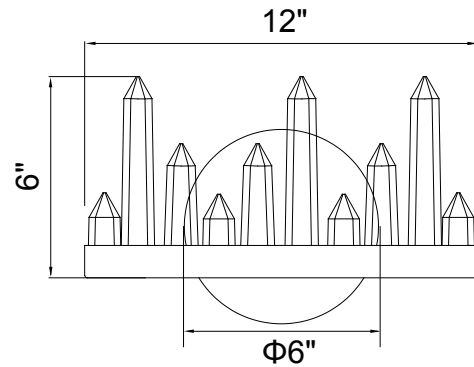

PROJECT: _____
 FIXTURE TYPE: _____
 LOCATION: _____
 CONTACT/PHONE: _____

Item	1043W12-101	Shade Color	-----	Lumens	520
Collection	JULIETTE	Min Assembled Height	6"	Light Source	Integrated LED
Category	Wall Sconce	Max Assembled Height	6"	Bulb Info.	10W
Finish	Black	Width	12"	Included	Yes
Glass	-----	Length	-----	Dimmable	Yes
Crystal	Clear	Extension Wall Mounts	5"	Colour Temp	3000K
Acrylic	-----	Input	120V AC,60HZ,AC	Weight	3.3 Lbs