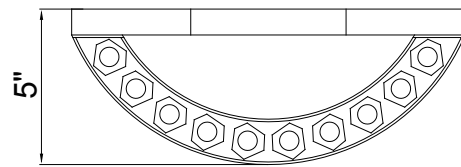

PROJECT: _____
 FIXTURE TYPE: _____
 LOCATION: _____
 CONTACT/PHONE: _____

Item	1043W12-101	Shade Color	-----	Lumens	520
Collection	JULIETTE	Min Assembled Height	6"	Light Source	Integrated LED
Category	Wall Sconce	Max Assembled Height	6"	Bulb Info.	10W
Finish	Black	Width	12"	Included	Yes
Glass	-----	Length	-----	Dimmable	Yes
Crystal	Clear	Extension Wall Mounts	5"	Colour Temp	3000K
Acrylic	-----	Input	120V AC,60HZ,AC	Weight	3.3 Lbs