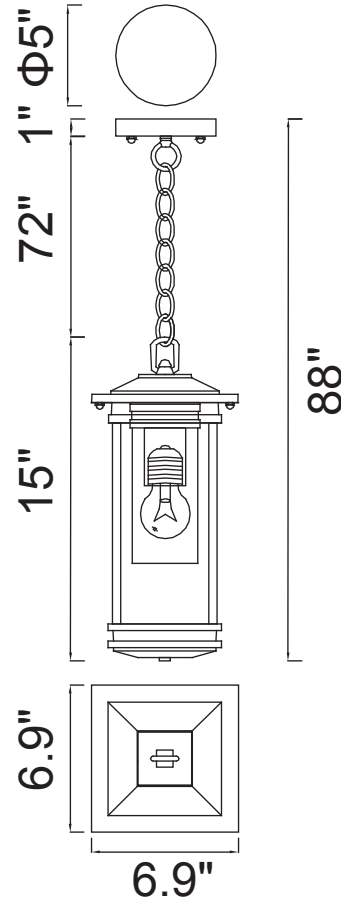

PROJECT: _____

FIXTURE TYPE: _____

LOCATION: _____

CONTACT/PHONE: _____

Item	0412P7-1-101	Shade Color	-----	Lumens	-----
Collection	GRANVILLE	Min Assembled Height	16"	Light Source	E26
Category	Outdoor Pendant	Max Assembled Height	88"	Bulb Info.	1×60W
Finish	Black	Width	6.9"	Included	-----
Glass	Frosted	Length	6.9"	Dimmable	Yes
Crystal	-----	Extension Wall Mounts	-----	Colour Temp	-----
Acrylic	-----	Input	120V AC,60HZ,AC	Weight	4.5 Lbs
Coastal/Marine Grade	No	Title 24 Compliant	No	Frame Material	Aluminum