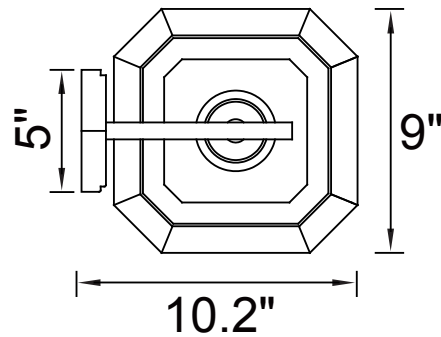

PROJECT: _____
 FIXTURE TYPE: _____
 LOCATION: _____
 CONTACT/PHONE: _____

Item	0411W10-1-101	Shade Color	-----	Lumens	-----
Collection	BLACKBURN	Min Assembled Height	17.3"	Light Source	E26
Category	Outdoor Wall Light	Max Assembled Height	17.3"	Bulb Info.	1×60W
Finish	Black	Width	9"	Included	-----
Glass	Seedy	Length	-----	Dimmable	Yes
Crystal	-----	Extension Wall Mounts	10.2"	Colour Temp	-----
Acrylic	-----	Input	120V AC,60HZ,AC	Weight	7.2 Lbs
Coastal/Marine Grade	No	Title 24 Compliant	No	Frame Material	Aluminum