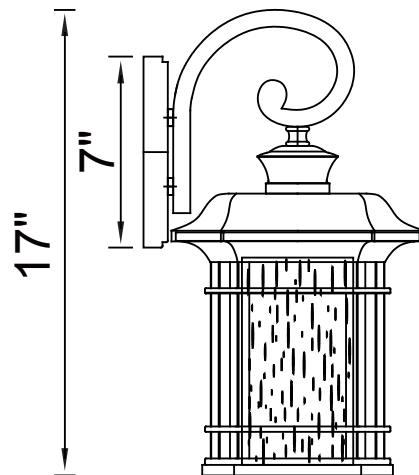

PROJECT: _____
 FIXTURE TYPE: _____
 LOCATION: _____
 CONTACT/PHONE: _____

Item	0411W10-1-101	Shade Color	-----	Lumens	-----
Collection	BLACKBURN	Min Assembled Height	17.3"	Light Source	E26
Category	Outdoor Wall Light	Max Assembled Height	17.3"	Bulb Info.	1×60W
Finish	Black	Width	9"	Included	-----
Glass	Seedy	Length	-----	Dimmable	Yes
Crystal	-----	Extension Wall Mounts	10.2"	Colour Temp	-----
Acrylic	-----	Input	120V AC,60HZ,AC	Weight	7.2 Lbs
Coastal/Marine Grade	No	Title 24 Compliant	No	Frame Material	Aluminum