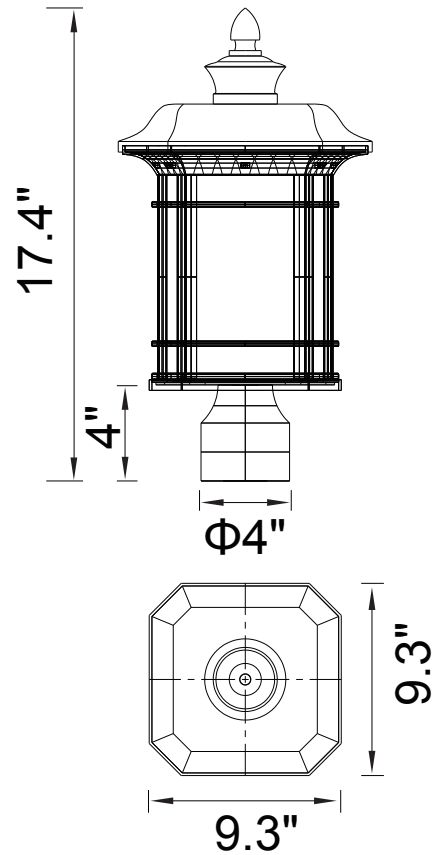

PROJECT: _____
 FIXTURE TYPE: _____
 LOCATION: _____
 CONTACT/PHONE: _____

Item	0411PT9-1-101	Shade Color	-----	Lumens	-----
Collection	BLACKBURN	Min Assembled Height	17.4"	Light Source	E26
Category	Outdoor Lantern Head	Max Assembled Height	17.4"	Bulb Info.	1×60W
Finish	Black	Width	9.3"	Included	-----
Glass	Seedy	Length	9.3"	Dimmable	Yes
Crystal	-----	Extension Wall Mounts	-----	Colour Temp	-----
Acrylic	-----	Input	120V AC,60HZ,AC	Weight	6.3 Lbs
Coastal/Marine Grade	No	Title 24 Compliant	No	Frame Material	Aluminum