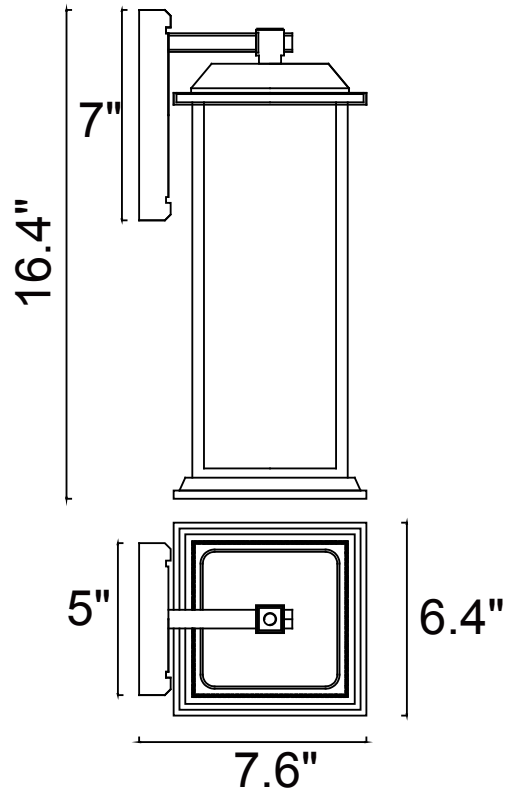

PROJECT: _____
 FIXTURE TYPE: _____
 LOCATION: _____
 CONTACT/PHONE: _____

Item	0409W8-1-101-A
Collection	BLACKBRIDGE
Category	Outdoor Wall Light
Finish	Black
Glass	Clear
Crystal	-----
Acrylic	-----
Coastal/Marine Grade	No

Shade Color	-----
Min Assembled Height	16.4"
Max Assembled Height	16.4"
Width	6.4"
Length	-----
Extension Wall Mounts	7.6"
Input	120V AC,60HZ,AC
Title 24 Compliant	No

Lumens	-----
Light Source	E26
Bulb Info.	1×60W
Included	-----
Dimmable	Yes
Colour Temp	-----
Weight	6.3 Lbs
Frame Material	Aluminum